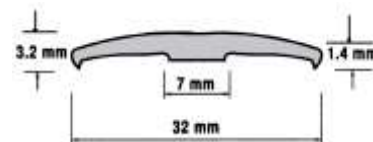

SQUARE ADJUSTABLE ALUMINIUM LEG 80 X 80

SIZES

- 20 cm
- 25 cm
- 30 cm

OTHER SIZES UPON REQUEST

TYPE 305

ANGLED ALUMINIUM LEG

SIZES

HEIGHT 15 cm

TYPE 306

COMBINED ALUMINIUM & WOOD ANGLED LEG

SIZES

HEIGHT 15 cm

TYPE: ROUNDED - 32mm TOP CONNECTOR

SIZES

- 100 cm Nat. Aluminium - Gold
- 166 cm Nat. Aluminium - Gold
- 250 cm Nat. Aluminium - Gold
- 250 cm BROWN OXIDIZING

TYPE: ROUNDED – 60mm- CONNECTOR

SIZES

- 100 cm Nat. Aluminium - Gold
- 166 cm Nat. Aluminium - Gold
- 250 cm Nat. Aluminium - Gold
- 250 cm BROWN OXIDIZING

TYPE: ANGLED CONNECTOR/EDGING

SIZES

- 100 cm Nat. Aluminium - Gold
- 166 cm Nat. Aluminium - Gold
- 250 cm Nat. Aluminium - Gold
- 250 cm BROWN OXIDIZING