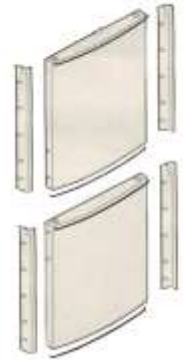

HANDLE TYPE 1