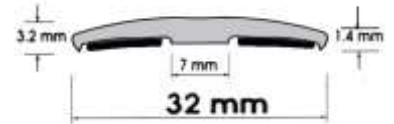

TYPE: ROUNDED - 32mm TOP CONNECTOR

With self-adhesive foam tape of double aspect

SIZES

- 100 cm Nat. Aluminium - Gold
- 166 cm Nat. Aluminium - Gold
- 250 cm Nat. Aluminium - Gold
- 250 cm BROWN OXIDIZING