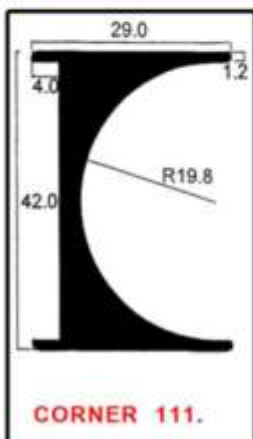

Different radius, upon customer request