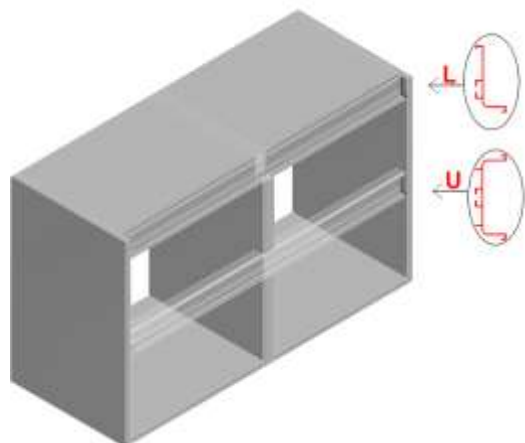

Aluminum Profiles GOLA (L) Length 410 cm

Aluminum Profiles GOLA (U) Length 410 cm

NATURAL ALUMINIUM - GLOSSY ALUMINIUM - ELECTROSTATIC COATING