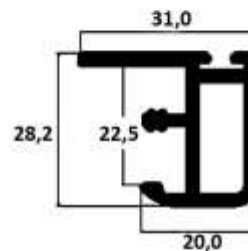

DECORATIVE PROFILE OF TILES FROM ALUMINIUM

COLORS: NATURAL ALUMINIUM, GOLD

SIZES

PRICE / STICK 280cm

- 2.8 m x 8 mm
- 2.8 m x 10mm
- 2.8 m x 12mm

ALUMINUM HANDLE FOR WARDROBE DOORS (with brush)

COLORS: NATURAL ALUMINIUM

SIZES

HANDLE - 18mm LENGTH 2,90m
without handle 18 mm >> 2,90m

SIZES

HANDLE - 22 mm LENGTH 2,90m
without handle 22 mm >> 2,90m

SIZES

HANDLE - 26 mm LENGTH 2,90m
without handle 26 mm >> 2,90m

PROFIL SLIDING WARDROBE No 1000 (for 16mm & 18mm melamine) NATURAL ALUMINIUM