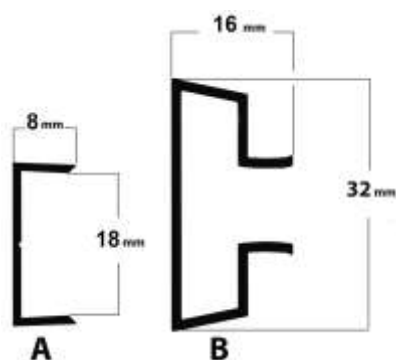

PROFILE BASE SLAT WALL (NOT PAINTED) STICK 3.00 m (B)
LATERAL FOR SLAT WALL ANODIZING STICK 3,00 m (A)

HOOK SLAT 5 CM photo 1
HOOK SLAT 10 CM
HOOK SLAT 15 CM
HOOK SLAT 20 CM
HOOK SLAT 25 CM
HOOK SLAT 30 CM
HOOK SLAT 35 CM

HOOK SLAT **DOUBLE** 20 CM photo 2
HOOK SLAT **DOUBLE** 25 CM
HOOK SLAT **DOUBLE** 30 CM

SUPPORT SHELF FOR CRYSTAL 8 MM photo 3

SUPPORT SHELF FOR WOOD 20 CM photo 4
SUPPORT SHELF FOR WOOD 30 CM