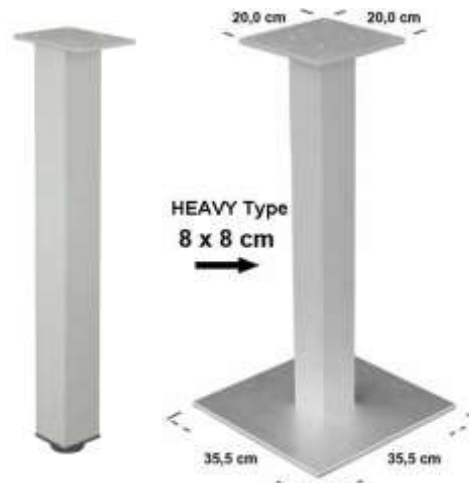

HEIGHT: 70 - 90 cm ANODIZING

HEIGHT: 110 - 130 cm >>

OTHER SIZES & COLORS UPON REQUEST**SQUARE ADJUSTABLE 8 X 8 cm**

HEIGHT: 70 cm ANODIZING

- >> : 80 cm >>
- >> : 100 cm >>
- >> : 120 cm >>

SQUARE HEAVY Type 8 X 8 CM

HEIGHT: 70 cm ANODIZING

- >> : 80 cm >>
- >> : 100 cm >>
- >> : 120 cm >>

SIZES

HEIGHT	WIDTH	NAT.ALUM
70 CM	X 60 CM	
70 CM	X 65 CM	
70 CM	X 70 CM	
80 CM	X 60 CM	
80 CM	X 65 CM	
80 CM	X 70 CM	

OTHER SIZES & COLORS UPON REQUEST