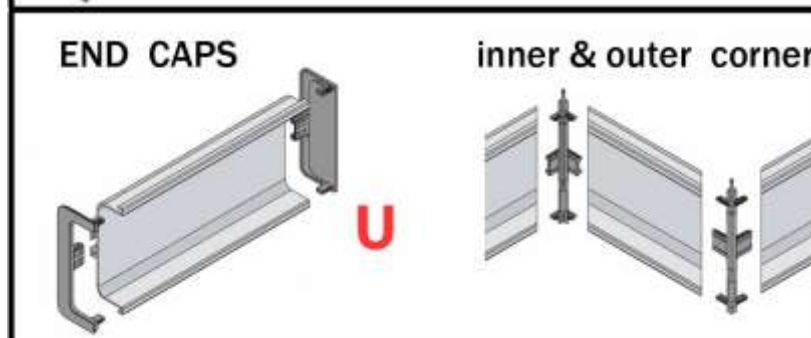

Aluminum Profiles GOLA (L) Length 410 cm

Aluminum Profiles GOLA (U) Length 410 cm

NATURAL ALUMINIUM - GLOSSY ALUMINIUM - ELECTROSTATIC COATING