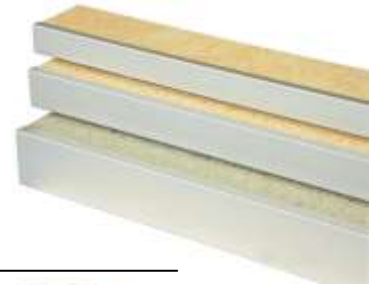

DECORATIVE PROFILE OF WORKTOP placement with silicone glue (FOR WORKTOP 3,4 & 6 CM)

ANODIZING
NAT. ALUMINIUM
OTHER COLORS UPON REQUEST

FOR WORKTOP 3cm x 320cm Length
FOR WORKTOP 4cm x 320cm >>
FOR WORKTOP 6cm x 320cm >>