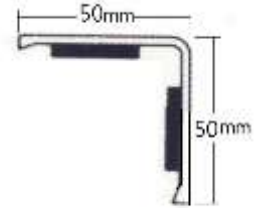

ANGLED Stick-on 50 X 50

With self-adhesive foam tape of double aspect

- 100 cm Nat. Aluminium - Gold
- 166 cm Nat. Aluminium - Gold
- 250 cm Nat. Aluminium - Gold
- 250 cm BROWN OXIDIZED