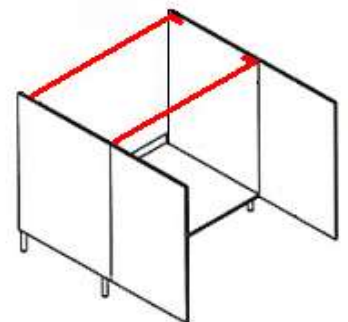

YELLOW }
TOPAZIO }
BEIGE }

BLUE PEARL }
BLACK }

ACCESSORIES FOR KITCHEN DRAWERS

aluminium-Wood, Cutlery Tray, Drawer Insert

SIZES

- 16,3 cm
- 21,3 cm
- 26,3 cm
- 31,3 cm
- 36,3 cm
- 41,3 cm
- 46,3 cm
- 51,3 cm

Βάθος
42,3

CONNECTION BOXES ALUMINIUM PROFILE (with plastic bases & rubber)

SIZES

- 60 cm
- 70 cm
- 80 cm
- 90 cm
- 100 cm
- 120 cm
- 140 cm
- 150 cm
- 160 cm

other sizes upon request

WORKTOP CONNECTORS (CONNECTING BOLT)