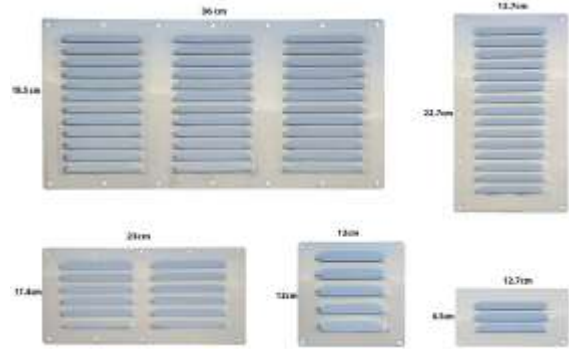

COLORS: NATURAL ALUMINIUM, WHITE LACQUERED, BROWN, BLACK, GOLD

ADJUSTABLE

7,5 x 22,5 cm
15 x 22,5 cm

glossy stainless

HEIGHT 6,5 x 12,7 cm
 >> 12,0 x 12,0 cm
 >> 11,4 x 23,0 cm
 >> 18,5 x 36,0 cm

HEIGHT 22,7 x 12,7 cm