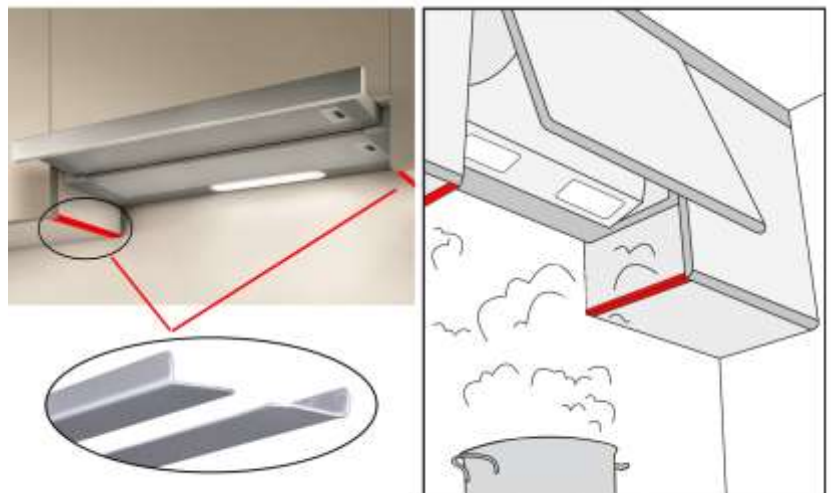

OTHER SIZES UPON REQUEST