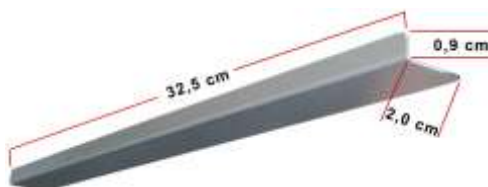

OTHER SIZES UPON REQUEST