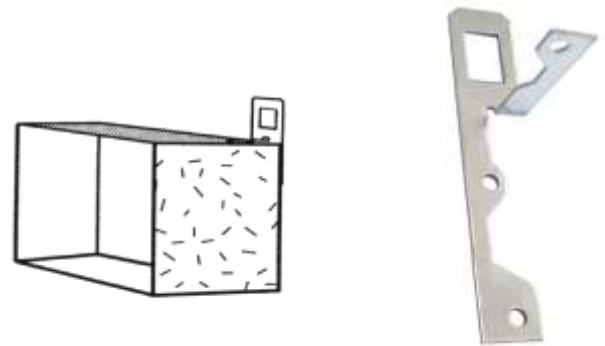

WORKTOP CONNECTORS (CONNECTING BOLT)

CUPBOARD HANGING BRACKETS