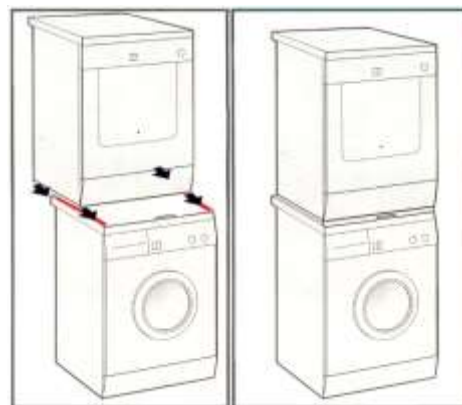

BASES FOR PLACEMENT OF TUMBLE DRYER OF CLOTHES

(SET 2 PIECE)