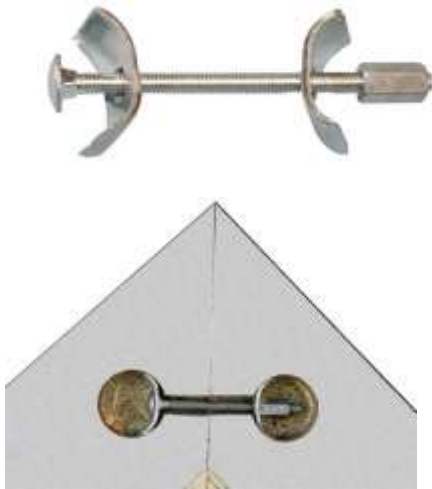

Βάθος
42,3

CONNECTION BOXES ALUMINIUM PROFILE (with plastic bases & rubber)

SIZES

- 60 cm
- 70 cm
- 80 cm
- 90 cm
- 100 cm
- 120 cm
- 140 cm
- 150 cm
- 160 cm

other sizes upon request

WORKTOP CONNECTORS (CONNECTING BOLT)

CUPBOARD HANGING BRACKETS

PROTECTIVE PLASTIC KNOBS FOR CUPBOARD DOORS

CLEAR PLASTIC WITH PIERCING

CLEAR PLASTIC STICKER

RUBBER PROTECTOR FOR PLINTH, TRANSPARENT 16mm & 18mm.

LENGTH 375 CM

16mm

18mm