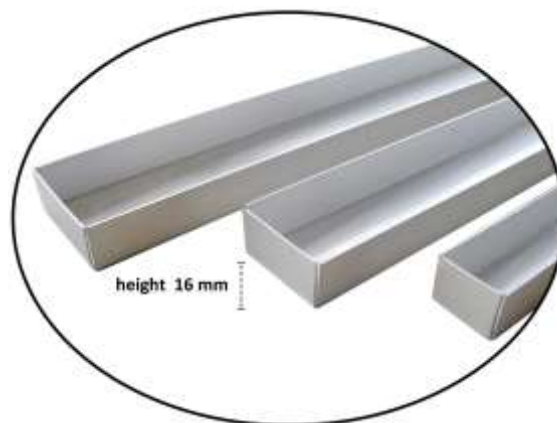

STICK LENGTH 2 M.

OTHER SIZES UPON REQUEST

PAN OF ALUMINIUM FOR BOGIES WIREDRAWERS

COLORS: NATURAL ALUMINIUM

SIZES

- 10 CM x 50 CM
- 15 CM x 50 CM
- 20 CM x 50 CM
- 35 CM x 50 CM
- 40 CM x 50 CM
- 45 CM x 50 CM
- 50 CM x 50 CM
- 55 CM x 50 CM
- 60 CM x 50 CM
- 65 CM x 50 CM
- 70 CM x 50 CM
- 75 CM x 50 CM

OTHER SIZES UPON REQUEST

BASE OF ALUMINIUM FOR SIDE OF KITCHEN AND OFFICE FURNITURES

(No1 - from aluminium sheet)

SIZES

- 16 MM X 63 CM
- 18 MM X 63 CM
- 20 MM X 63 CM
- 30 MM X 63 CM
- 40 MM X 63 CM

No2 (Solid aluminum)

SIZES

Length

- 16mm-18mm-20mm X 63 cm
- 16mm-18mm-20mm X 10 cm
- 16mm-18mm-20mm X 5 cm

Also available in larger sizes for plinth

COLORS: NATURAL ALUMINIUM

OTHER SIZES UPON REQUEST

SIZES cupboard

- 60 cm
- 70 cm
- 80 cm
- 90 cm
- 100 cm
- 120 cm
- 140 cm
- 150 cm
- 160 cm