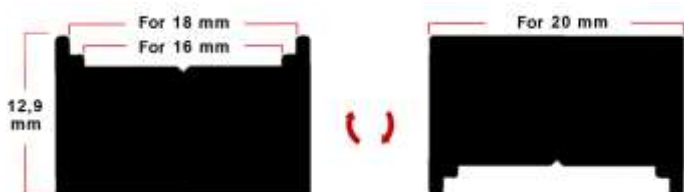

STICK LENGTH 2 M.

OTHER SIZES UPON REQUEST

PAN OF ALUMINIUM FOR BOGIES WIREDRAWERS

COLORS: NATURAL ALUMINIUM

SIZES

- 10 CM x 50 CM
- 15 CM x 50 CM
- 20 CM x 50 CM
- 35 CM x 50 CM
- 40 CM x 50 CM
- 45 CM x 50 CM
- 50 CM x 50 CM
- 55 CM x 50 CM
- 60 CM x 50 CM
- 65 CM x 50 CM
- 70 CM x 50 CM
- 75 CM x 50 CM

OTHER SIZES UPON REQUEST

BASE OF ALUMINIUM FOR SIDE OF KITCHEN AND OFFICE FURNITURES

(No1 - from aluminium sheet)

SIZES

- 16 MM X 63 CM
- 18 MM X 63 CM
- 20 MM X 63 CM
- 30 MM X 63 CM
- 40 MM X 63 CM

No2 (Solid aluminum)

SIZES

Length

- 16mm-18mm-20mm X 63 cm
- 16mm-18mm-20mm X 10 cm
- 16mm-18mm-20mm X 5 cm

Also available in larger sizes for plinth

COLORS: NATURAL ALUMINIUM

OTHER SIZES UPON REQUEST

SIZES cupboard

- 60 cm
- 70 cm
- 80 cm
- 90 cm
- 100 cm
- 120 cm
- 140 cm
- 150 cm
- 160 cm