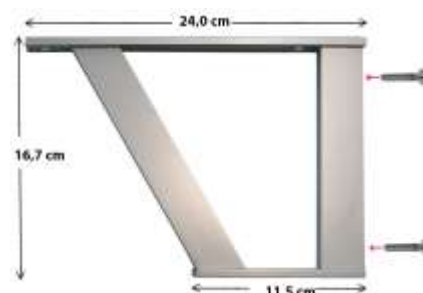

HOOK SLAT **DOUBLE** 20 CM photo 2
 HOOK SLAT **DOUBLE** 25 CM
 HOOK SLAT **DOUBLE** 30 CM

SUPPORT SHELF FOR CRYSTAL 8 MM photo 3

SUPPORT SHELF FOR WOOD 20 CM photo 4
 SUPPORT SHELF FOR WOOD 30 CM

BENT SUPPORT

SHELF SUPPORTS (WITHOUT THE SHELVES) COLORS: NATURAL ALUMINIUM

SIZE (cm) 21 CM.

SHELF HOLDER

SHELF HOLDER BIG 10 CM

SHELF HOLDER BIG 5 CM

SHELF CONSOLES COLORS: NATURAL ALUMINIUM

ANGLE
BRACKET FOR SUPPORTING
BREAKFAST BAR AT THE SIDE OF
KITCHEN CUPBOARDS