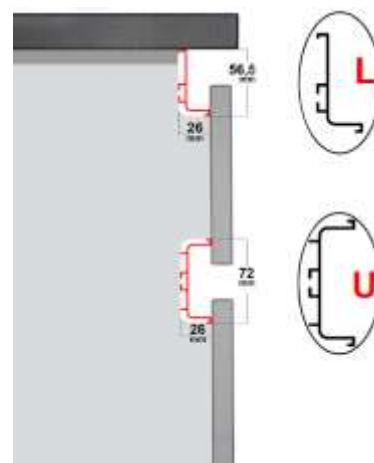

Aluminum Profiles GOLA (L) Length 410 cm

Aluminum Profiles GOLA (U) Length 410 cm

NATURAL ALUMINIUM - GLOSSY ALUMINIUM - ELECTROSTATIC COATING