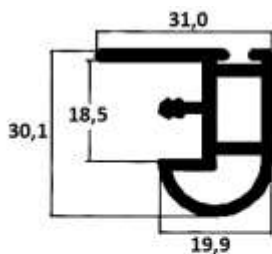

DECORATIVE PROFILE OF TILES FROM ALUMINIUM

COLORS: NATURAL ALUMINIUM, GOLD

SIZES

PRICE / STICK 280cm

- 2.8 m x 8 mm
- 2.8 m x 10mm
- 2.8 m x 12mm

ALUMINUM HANDLE FOR WARDROBE DOORS (with brush)

COLORS: NATURAL ALUMINIUM

SIZES

HANDLE - 18mm LENGTH 2,90m
without handle 18 mm >> 2,90m

SIZES

HANDLE - 22 mm LENGTH 2,90m
without handle 22 mm >> 2,90m

SIZES

HANDLE - 26 mm LENGTH 2,90m
without handle 26 mm >> 2,90m

PROFIL SLIDING WARDROBE No 1000 (for 16mm & 18mm melamine) NATURAL ALUMINIUM