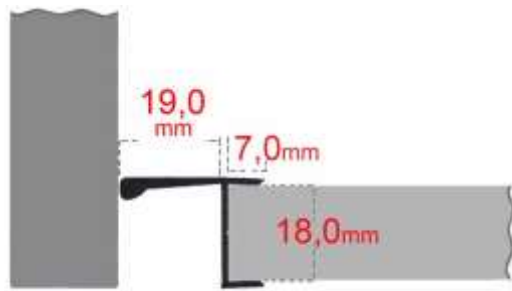

OTHER SIZES & COLORS UPON REQUEST

(SQUARE ADJUSTABLE 5cm x 5cm)- Closed

SIZES

HEIGHT	WIDTH	NAT.ALUM	GLOSSYALUM
70 CM	X 60 CM		
70 CM	X 70 CM		
70 CM	X 80 CM		
70 CM	X 90 CM		
80 CM	X 60 CM		
80 CM	X 70 CM		
80 CM	X 80 CM		
80 CM	X 90 CM		

OTHER SIZES & COLORS UPON REQUEST

Aluminum Profiles GOLA (L) Length 410 cm

Aluminum Profiles GOLA (U) Length 410 cm

NATURAL ALUMINIUM - GLOSSY ALUMINIUM - ELECTROSTATIC COATING

NATURAL ALUMINIUM - GLOSSY ALUMINIUM - ELECTROSTATIC COATING

Length 410 cm / 205 cm

profile for hanging units

GOLA PROFILE - VERTICAL – Vertical Double / Vertical Single

NATURAL ALUMINIUM - GLOSSY ALUMINIUM - ELECTROSTATIC COATING

Length 460 cm / 230 cm

Vertical Double