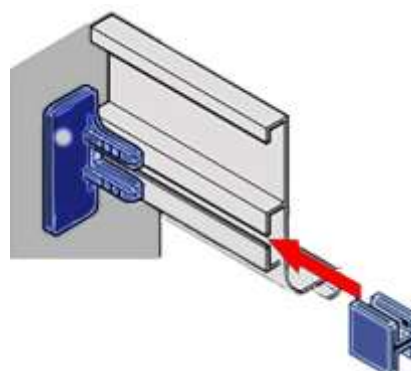

OTHER SIZES & COLORS UPON REQUEST

Aluminum Profiles GOLA (L) Length 410 cm

Aluminum Profiles GOLA (U) Length 410 cm

NATURAL ALUMINIUM - GLOSSY ALUMINIUM - ELECTROSTATIC COATING

NATURAL ALUMINIUM - GLOSSY ALUMINIUM - ELECTROSTATIC COATING