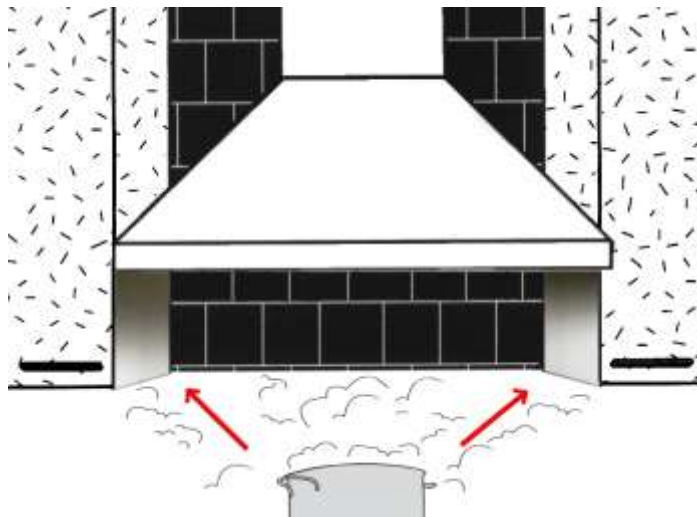

TYPE 1 →

TYPE 2

- 86 x 60 cm
- 86 x 90 cm
- 86 x 100 cm
- 86 x 120 cm

COLORS: NATURAL ALUMINIUM
OTHER SIZES UPON REQUEST

ALUMINIUM SHEET FOR CUPBOARD PROTECTION No1

COLORS: NATURAL ALUMINIUM - WHITE LACQUERED
BLACK - BROWN (OXIDIZED).