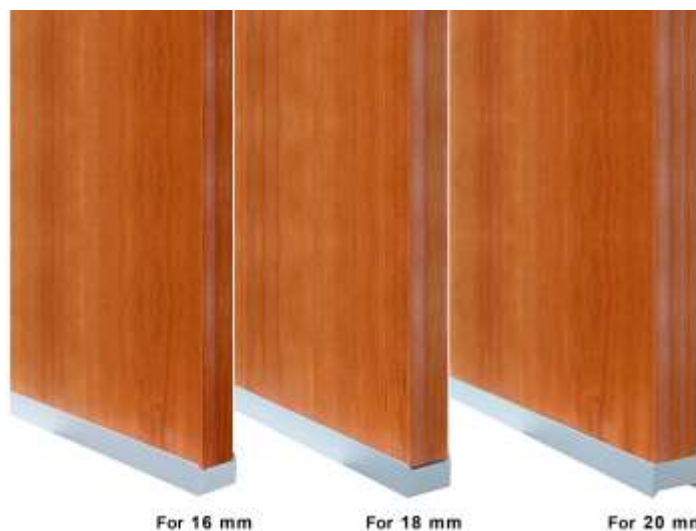

SIZES

Length

- 16mm-18mm-20mm X 63 cm
- 16mm-18mm-20mm X 10 cm
- 16mm-18mm-20mm X 5 cm

Also available in larger sizes for plinth

COLORS: NATURAL ALUMINIUM

OTHER SIZES UPON REQUEST

SIZES cupboard

- 60 cm
- 70 cm
- 80 cm
- 90 cm
- 100 cm
- 120 cm
- 140 cm
- 150 cm
- 160 cm