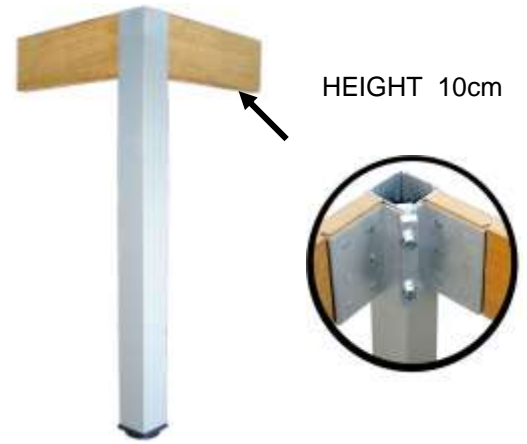

SQUARE ADJUSTABLE WITH (BASE FOR) TRABERSA

HEIGHT : 70 CM
HEIGHT : 80 CM

OTHER SIZES & COLORS UPON REQUEST

SQUARE 5 X 5 CM WOOD

HEIGHT : 70 CM
HEIGHT : 80 CM

OTHER SIZES & COLORS UPON REQUES'

ROUND ADJUSTABLE Φ 6 CM ALUMINIUM -WOOD

HEIGHT: 70 CM
N. ALUMINIUM - GOLD BASE FOR WOOD
HEIGHT: 80 CM
N. ALUMINIUM - GOLD BASE FOR WOOD

HEIGHT: 70 CM
N. ALUMINIUM - GOLD BASE FOR **GLASS**
HEIGHT: 80 CM
N. ALUMINIUM - GOLD BASE FOR **GLASS**