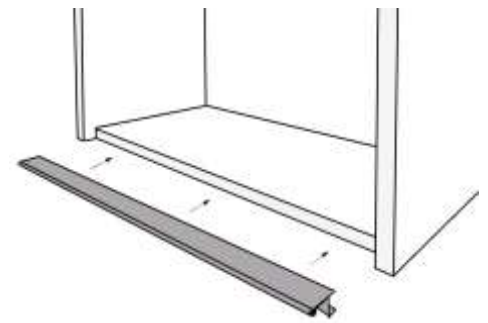

Length 410 cm / 205 cm

profile for hanging units

GOLA PROFILE - VERTICAL – Vertical Double / Vertical Single

NATURAL ALUMINIUM - GLOSSY ALUMINIUM - ELECTROSTATIC COATING

Length 460 cm / 230 cm

Vertical Double