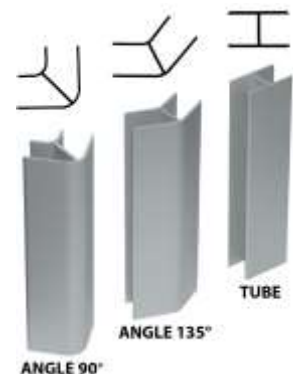

ALUMINIUM EXTERNAL ANGLE 3 cm
ALUMINIUM EXTERNAL ANGLE 4 cm
ALUMINIUM EXTERNAL ANGLE 6 cm

DECORATIVE profile (side) SCREW IN 3,5 X 64 cm
DECORATIVE profile (side) SCREW IN 3,5 X 84 cm
DECORATIVE profile (side) SCREW IN 4,5 X 64 cm
DECORATIVE profile (side) SCREW IN 4,5 X 84 cm
DECORATIVE profile (side) SCREW IN 6,0 X 64 cm
DECORATIVE profile (side) SCREW IN 6,0 X 84 cm

ALUMINIUM PLINTH BASE CUPBOARD with rubber

COLOR: NATURAL ALUMINIUM

PLINTH 10 cm. LENGTH -320 cm
PLINTH 15 cm. LENGTH -320 cm
ANGLE 90° -10 cm
ANGLE 135° -10 cm
TUBE 10 cm
ANGLE 90° -15 cm
ANGLE 135° -15 cm
TUBE 15 cm
plastic connection