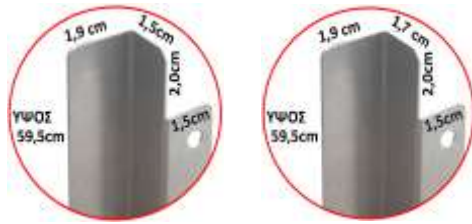

No2

- (2 PIECE SET) **NATURAL ALUMINIUM**
- (2 PIECE SET) **STAINLESS matt**

(Length 32,5cm x 2cm x 0.9cm)

OTHER SIZES UPON REQUEST

(2 PIECE SET) **NATURAL ALUMINIUM**
 (2 PIECE SET) **STAINLESS matt**

PROTECTIVE SHEET FOR DISHWASHER (AREA BETWEEN WORKTOP AND DISHWASHER)