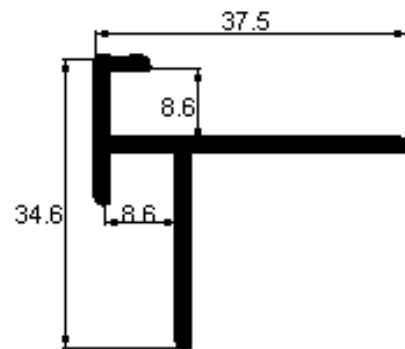

SIZES

- 100 cm
- 120 cm
- 150 cm
- 250 cm

TYPE: FINISH PROFILE FOR LAMINATE & TILE

SIZES

- 250 cm

TYPE: PROFILE FOR JOINTS

SIZES

- 250 cm