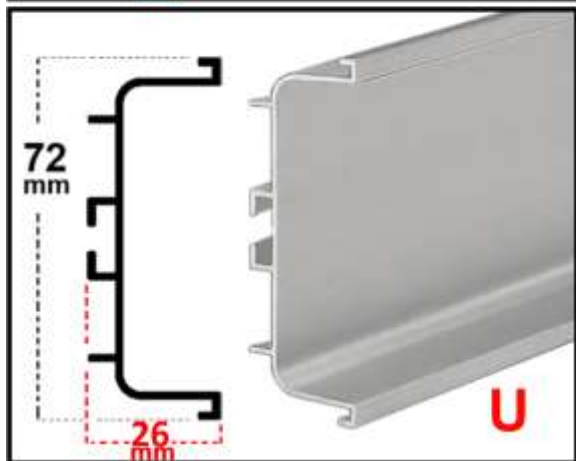

Aluminum Profiles GOLA (L) Length 410 cm

Aluminum Profiles GOLA (U) Length 410 cm

NATURAL ALUMINIUM - GLOSSY ALUMINIUM - ELECTROSTATIC COATING