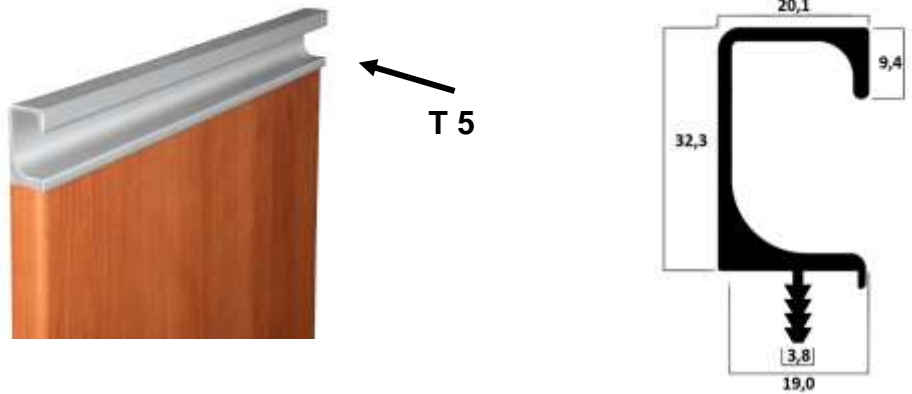

OTHER SIZES & COLORS UPON REQUEST