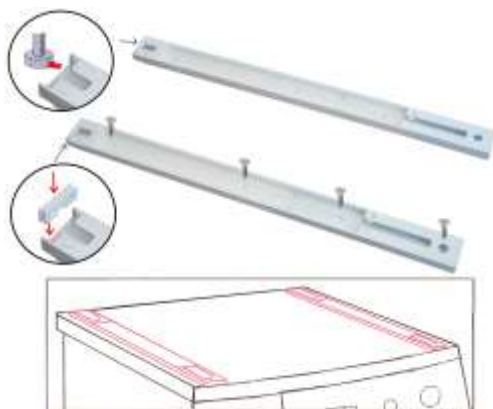

BASES FOR PLACEMENT OF TUMBLE DRYER OF CLOTHES

(SET 2 PIECE)