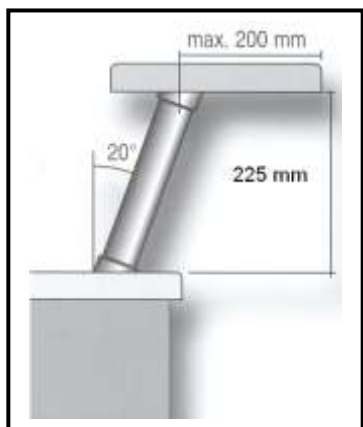

BRASS

- TUBE $\Phi 35$ mm LENGTH 80 cm
- FOR REST) 120 cm
- 140 cm

- TUBE BASE
- JOINT
- TUBE END COVER (COMPLETELY)

(For electrostatic paint colors white-black-beige-brown etc. upon request).

SUPPORTING PART FOR BAR CONSOLES. HEIGHT 22,5 cm

TYPE 1

HEIGHT 22,5 cm

TYPE 2

HEIGHT 22,5 cm

TYPE 3

HEIGHT 22,5 cm

FOR GLASS
TYPE 5

HEIGHT 22,5 cm