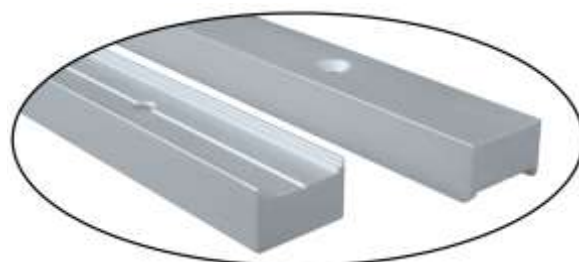

STICK LENGTH 2 M.

OTHER SIZES UPON REQUEST

PAN OF ALUMINIUM FOR BOGIES WIREDRAWERS

COLORS: NATURAL ALUMINIUM

SIZES

- 10 CM x 50 CM
- 15 CM x 50 CM
- 20 CM x 50 CM
- 35 CM x 50 CM
- 40 CM x 50 CM
- 45 CM x 50 CM
- 50 CM x 50 CM
- 55 CM x 50 CM
- 60 CM x 50 CM
- 65 CM x 50 CM
- 70 CM x 50 CM
- 75 CM x 50 CM

OTHER SIZES UPON REQUEST

BASE OF ALUMINIUM FOR SIDE OF KITCHEN AND OFFICE FURNITURES

(No1 - from aluminium sheet)

SIZES

- 16 MM X 63 CM
- 18 MM X 63 CM
- 20 MM X 63 CM
- 30 MM X 63 CM
- 40 MM X 63 CM

No2 (Solid aluminum)

SIZES

Length

- 16mm-18mm-20mm X 63 cm
- 16mm-18mm-20mm X 10 cm
- 16mm-18mm-20mm X 5 cm

Also available in larger sizes for plinth

COLORS: NATURAL ALUMINIUM

OTHER SIZES UPON REQUEST

SIZES cupboard

- 60 cm
- 70 cm
- 80 cm
- 90 cm
- 100 cm
- 120 cm
- 140 cm
- 150 cm
- 160 cm