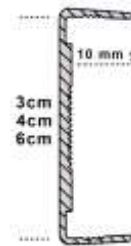

DECORATIVE PROFILE OF WORKTOP placement with silicone glue (FOR WORKTOP 3,4 & 6 CM)

ANODIZING
NAT. ALUMINIUM
OTHER COLORS UPON REQUEST

FOR WORKTOP 3cm x 320cm Length
FOR WORKTOP 4cm x 320cm >>
FOR WORKTOP 6cm x 320cm >>