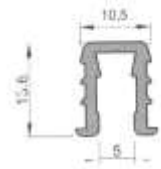

WHEELS FOR FRAME TYPE 2 ,4,6,7,& 8
PROFILE (DRIVER) MORE
PROFILE (DRIVER) UNDER

/(SET)
/MET.
/MET.