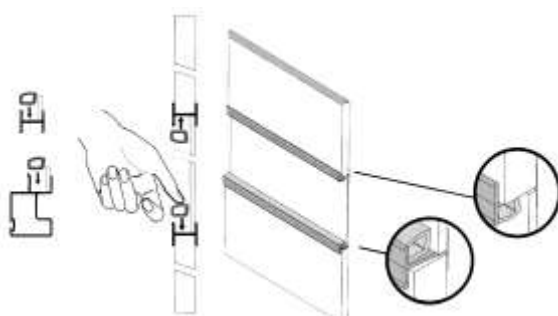

ALUMINUM HANDLE FOR WARDROBE DOORS (with brush)

COLORS: NATURAL ALUMINIUM

SIZES

HANDLE - 18mm LENGTH 2,90m
without handle 18 mm >> 2,90m

SIZES

HANDLE - 22 mm LENGTH 2,90m
without handle 22 mm >> 2,90m

SIZES

HANDLE - 26 mm LENGTH 2,90m
without handle 26 mm >> 2,90m

PROFIL SLIDING WARDROBE No 1000 (for 16mm & 18mm melamine) NATURAL ALUMINIUM

- UP DRIVE (2,0m-4,0m-6,0m)
- DOWN DRIVE (2,0m-4,0m-6,0m)
- PARTITIONS (2,0m-4,0m)
- **HANDLE (2.8m)**
- WHEELS WARDROBE up and down
- BRUSH
- RUBBER TO GLASS 4mm