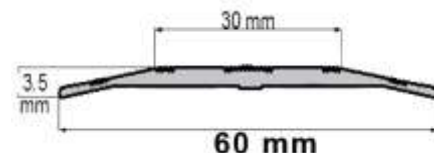

SQUARE ADJUSTABLE ALUMINIUM LEG 80 X 80

SIZES

- 20 cm
- 25 cm
- 30 cm

OTHER SIZES UPON REQUEST

TYPE 305

ANGLED ALUMINIUM LEG

SIZES

HEIGHT 15 cm

TYPE 306

COMBINED ALUMINIUM & WOOD ANGLED LEG

SIZES

HEIGHT 15 cm

TYPE: ROUNDED - 32mm TOP CONNECTOR

SIZES

- 100 cm Nat. Aluminium - Gold
- 166 cm Nat. Aluminium - Gold
- 250 cm Nat. Aluminium - Gold
- 250 cm BROWN OXIDIZING

TYPE: ROUNDED – 60mm- CONNECTOR

SIZES

- 100 cm Nat. Aluminium - Gold
- 166 cm Nat. Aluminium - Gold
- 250 cm Nat. Aluminium - Gold
- 250 cm BROWN OXIDIZING

TYPE: ANGLED CONNECTOR/EDGING

SIZES

- 100 cm Nat. Aluminium - Gold
- 166 cm Nat. Aluminium - Gold
- 250 cm Nat. Aluminium - Gold
- 250 cm BROWN OXIDIZING