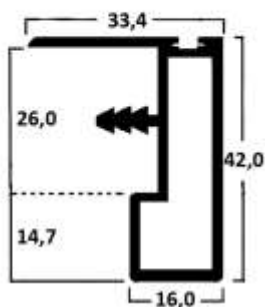

SIZES

HANDLE - 18mm LENGTH 2,90m
without handle 18 mm >> 2,90m

SIZES

HANDLE - 22 mm LENGTH 2,90m
without handle 22 mm >> 2,90m

SIZES

HANDLE - 26 mm LENGTH 2,90m
without handle 26 mm >> 2,90m

PROFIL SLIDING WARDROBE No 1000 (for 16mm & 18mm melamine) NATURAL ALUMINIUM