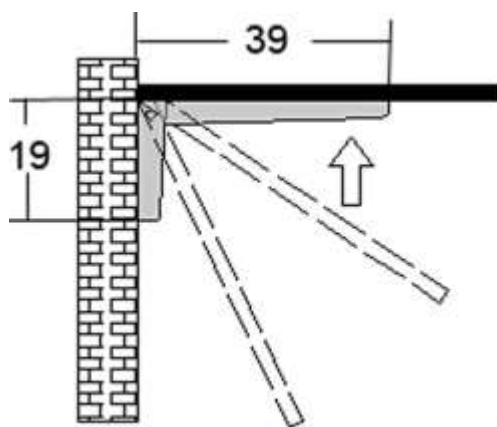

FOLDING ANGLES (SET OF 2 PIECES)