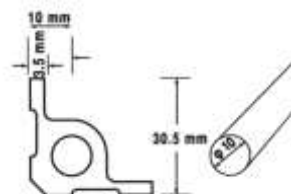

TYPE: TUBE AND BRACKET FOR HOLDING STAIRS CARPET

SIZES

- 100 cm Nat. Aluminium - Gold
- 120 cm Nat. Aluminium - Gold
- 150 cm Nat. Aluminium - Gold