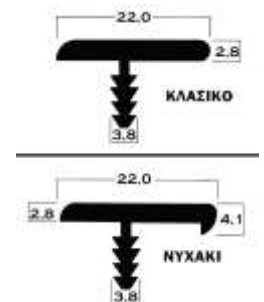

OTHER SIZES & COLORS UPON REQUEST