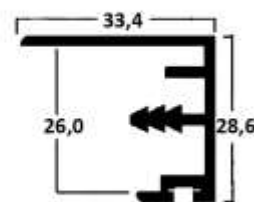

SIZES

HANDLE - 18mm LENGTH 2,90m
without handle 18 mm >> 2,90m

SIZES

HANDLE - 22 mm LENGTH 2,90m
without handle 22 mm >> 2,90m

SIZES

HANDLE - 26 mm LENGTH 2,90m
without handle 26 mm >> 2,90m

PROFIL SLIDING WARDROBE No 1000 (for 16mm & 18mm melamine) NATURAL ALUMINIUM