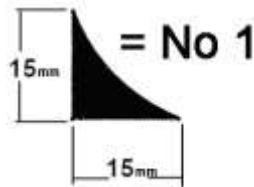

18 mm

ANODIZING

NAT. ALUMINIUM - BROWN (OXIDIZED)

electrostatic paint

WHITE, BLACK

N-1 (15mm x 15mm) Length 350 cm

N-3 (20mm x 20mm) Length 320 cm

OTHER COLORS UPON REQUEST