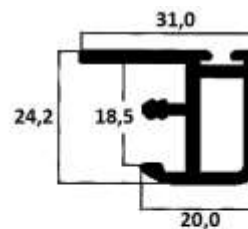

DECORATIVE PROFILE OF TILES FROM ALUMINIUM

COLORS: NATURAL ALUMINIUM, GOLD

SIZES

PRICE / STICK 280cm

- 2.8 m x 8 mm
- 2.8 m x 10mm
- 2.8 m x 12mm

ALUMINUM HANDLE FOR WARDROBE DOORS (with brush)

COLORS: NATURAL ALUMINIUM

SIZES

HANDLE - 18mm LENGTH 2,90m
without handle 18 mm >> 2,90m

SIZES

HANDLE - 22 mm LENGTH 2,90m
without handle 22 mm >> 2,90m

SIZES

HANDLE - 26 mm LENGTH 2,90m
without handle 26 mm >> 2,90m

PROFIL SLIDING WARDROBE No 1000 (for 16mm & 18mm melamine) NATURAL ALUMINIUM