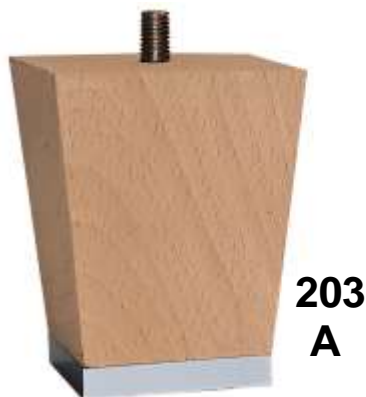

**203
A**

CONE LEG - TYPE - 203 A
non painted/natural
Height 10cm / 8cm X 8cm