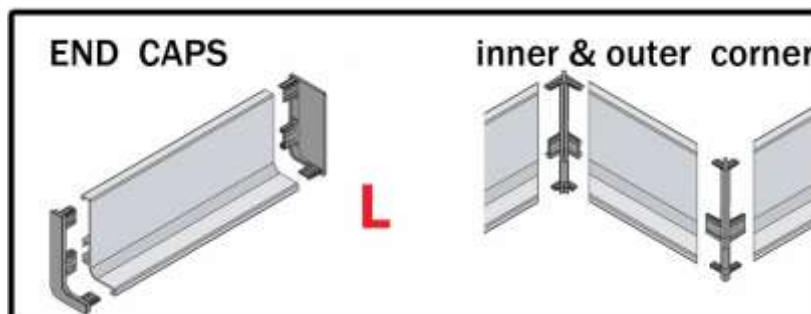

Aluminum Profiles GOLA (L) Length 410 cm

Aluminum Profiles GOLA (U) Length 410 cm

NATURAL ALUMINIUM - GLOSSY ALUMINIUM - ELECTROSTATIC COATING