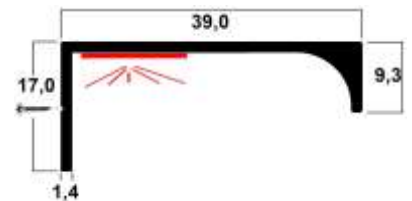

N- 1 SELF-ADHESIVE

OTHER SIZES & COLORS UPON REQUEST

HANDLE FOR CABINET DOORS (SELF-ADHESIVE & SCREWED) N-2

NAT.ALUMINIUM - GLOSSY ALUM

SIZES

- 10.0 cm
- 15.0 cm
- 20.0 cm
- 29.6 cm
- 34.6 cm
- 39.6 cm
- 44.6 cm
- 49.6 cm
- 54.6 cm
- 59.6 cm
- 71.6 cm
- 280.0 cm