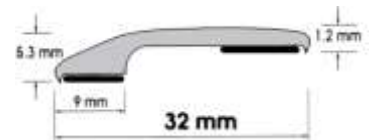

SIZES

- 100 cm Nat. Aluminium - Gold
- 166 cm Nat. Aluminium - Gold
- 250 cm Nat. Aluminium - Gold
- 250 cm BROWN OXIDIZING