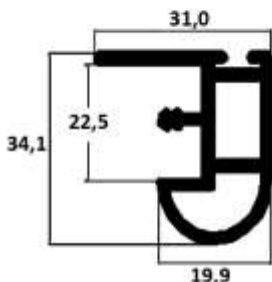

DECORATIVE PROFILE OF TILES FROM ALUMINIUM

COLORS: NATURAL ALUMINIUM, GOLD

SIZES

PRICE / STICK 280cm

- 2.8 m x 8 mm
- 2.8 m x 10mm
- 2.8 m x 12mm

ALUMINUM HANDLE FOR WARDROBE DOORS (with brush)

COLORS: NATURAL ALUMINIUM

SIZES

HANDLE - 18mm LENGTH 2,90m
without handle 18 mm >> 2,90m

SIZES

HANDLE - 22 mm LENGTH 2,90m
without handle 22 mm >> 2,90m

SIZES

HANDLE - 26 mm LENGTH 2,90m
without handle 26 mm >> 2,90m

PROFIL SLIDING WARDROBE No 1000 (for 16mm & 18mm melamine) NATURAL ALUMINIUM