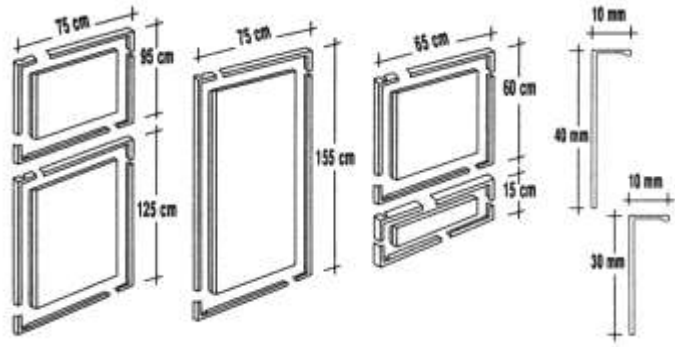

FRAMES FOR FRIDGE AND WASHING MACHINES

COLOURS: NATURAL ALUMINIUM WHITE LACQUERED, BROWN (OXIDIZED), DARK BROWN, BLACK, GOLD. -7-

DOOR THICKNESS 3 & 4 cm

- SINGLE DOOR
- TWIN DOOR
- TRIPLE DOOR
- WASHING MACHINE

ROUNDED FRAMES FOR FRIDGE AND WASHING MACHINES

COLOURS: NATURAL ALUMINIUM, WHITE LACQUERED, BROWN (OXIDIZED), DARK BROWN, BLACK, GOLD.

DOOR THICKNESS 3 cm

- ROUNDED ANGLE
- SINGLE DOOR
- TWIN DOOR
- TRIPLE DOOR
- WASHING MACHINE

- ROUNDED FRAME
- SINGLE DOOR
- TWIN DOOR

- HANDLE TYPE 1
- HANDLE TYPE 2