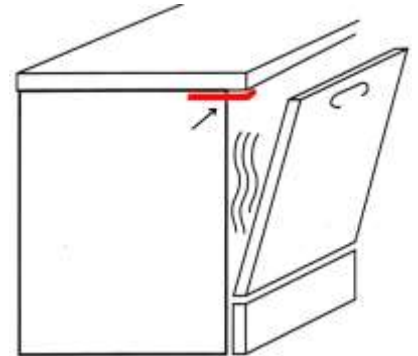

PROTECTIVE SHEET FOR DISHWASHER (AREA BETWEEN WORKTOP AND DISHWASHER)

COLORS: NATURAL ALUMINIUM
SIZES

- 45 CM x 10 cm
- 60 CM x 10 cm

ALUMINIUM SHEET / ALUMINIUM SINK BOTTOM PROTECTOR

COLORS: NATURAL ALUMINIUM

TYPE: WATER PROTECTION, FOR CUPBOARD OF SINK (PRESS BENT OR PERIMETER RUBBER)

SIZES

- 60 cm
- 70 cm
- 80 cm
- 90 cm
- 100 cm
- 110 cm
- 120 cm
- 140 cm
- 150 cm
- 160 cm