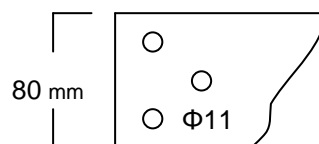

SIZES

HEIGHT 15 cm