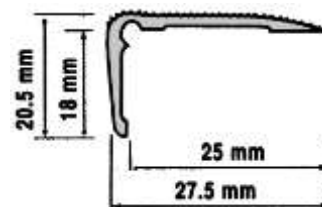

TYPE: STAIRS EXTRUDED

SIZES

- 100 cm Nat. Aluminium - Gold
- 120 cm Nat. Aluminium - Gold
- 150 cm Nat. Aluminium - Gold