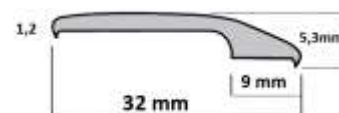

TYPE: ROUNDED – 60mm- CONNECTOR

SIZES

- 100 cm Nat. Aluminium - Gold
- 166 cm Nat. Aluminium - Gold
- 250 cm Nat. Aluminium - Gold
- 250 cm BROWN OXIDIZING

TYPE: ANGLED CONNECTOR/EDGING

SIZES

- 100 cm Nat. Aluminium - Gold
- 166 cm Nat. Aluminium - Gold
- 250 cm Nat. Aluminium - Gold
- 250 cm BROWN OXIDIZING

TYPE: STAIRS EXTRUDED

SIZES

- 100 cm Nat. Aluminium - Gold
- 120 cm Nat. Aluminium - Gold
- 150 cm Nat. Aluminium - Gold

TYPE: STAIRS EXTRUDED WITH RUBBER

With self-adhesive foam tape of double aspect

SIZES