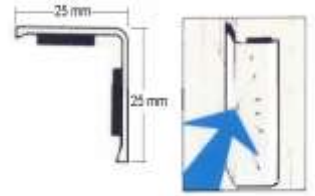

SIZES

- 100 cm
- 150 cm

TYPE: ANGLE ALUMINIUM EXTRUDED

With self-adhesive foam tape of double aspect

SIZES

ANGLED Stick-on 25 X 25

- 100 cm Nat. Aluminium - Gold
- 166 cm Nat. Aluminium - Gold
- 250 cm Nat. Aluminium - Gold
- 250 cm BROWN OXIDIZED