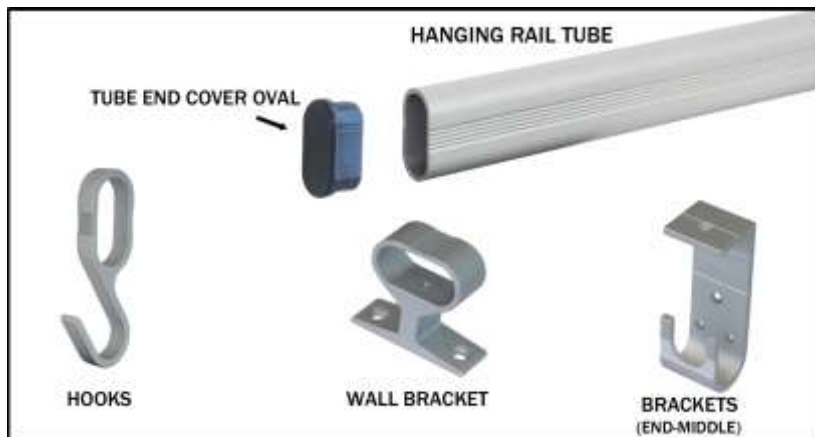

HANGING RAILS

COLORS: NATURAL ALUMINIUM, GOLD

-15-

LENGTHS: 0,80 mtr.
1,00 mtr.
1,20 mtr.
1,40 mtr.
1,60 mtr.
3,00 mtr.

BRACKETS (END-MIDDLE- WALL)

HOOKS

TUBE END COVER OVAL