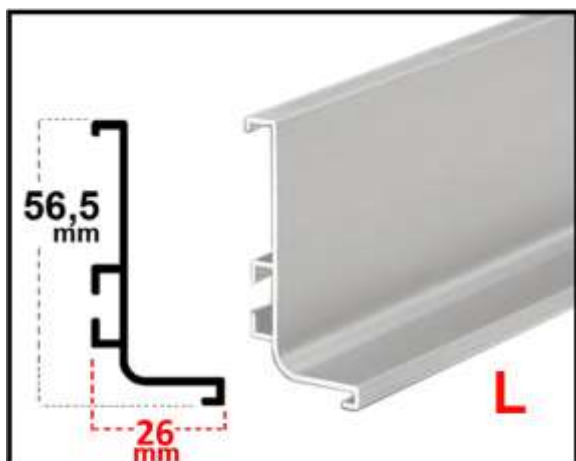

Aluminum Profiles GOLA (L) Length 410 cm

Aluminum Profiles GOLA (U) Length 410 cm

NATURAL ALUMINIUM - GLOSSY ALUMINIUM - ELECTROSTATIC COATING