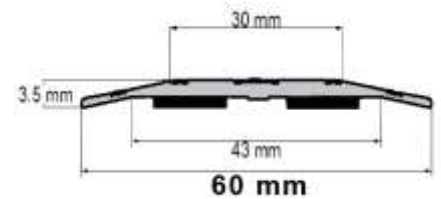

- 100 cm Nat. Aluminium - Gold
- 166 cm Nat. Aluminium - Gold
- 250 cm Nat. Aluminium - Gold
- 250 cm BROWN OXIDIZING

TYPE: ROUNDED - 16mm- CONNECTOR

With self-adhesive foam tape of double aspect

SIZES

- 100 cm Nat. Aluminium - Gold
- 166 cm Nat. Aluminium - Gold
- 250 cm Nat. Aluminium - Gold

TYPE: ROUNDED - 60mm- CONNECTOR

With self-adhesive foam tape of double aspect

SIZES

- 100 cm Nat. Aluminium - Gold
- 166 cm Nat. Aluminium - Gold
- 250 cm Nat. Aluminium - Gold
- 250 cm BROWN OXIDIZING

TYPE: ANGLED CONNECTOR/EXTRUDED