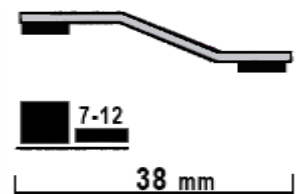

SIZES

- 100 cm Nat. Aluminium - Gold
- 166 cm Nat. Aluminium - Gold
- 250 cm Nat. Aluminium - Gold
- 250 cm BROWN OXIDIZING